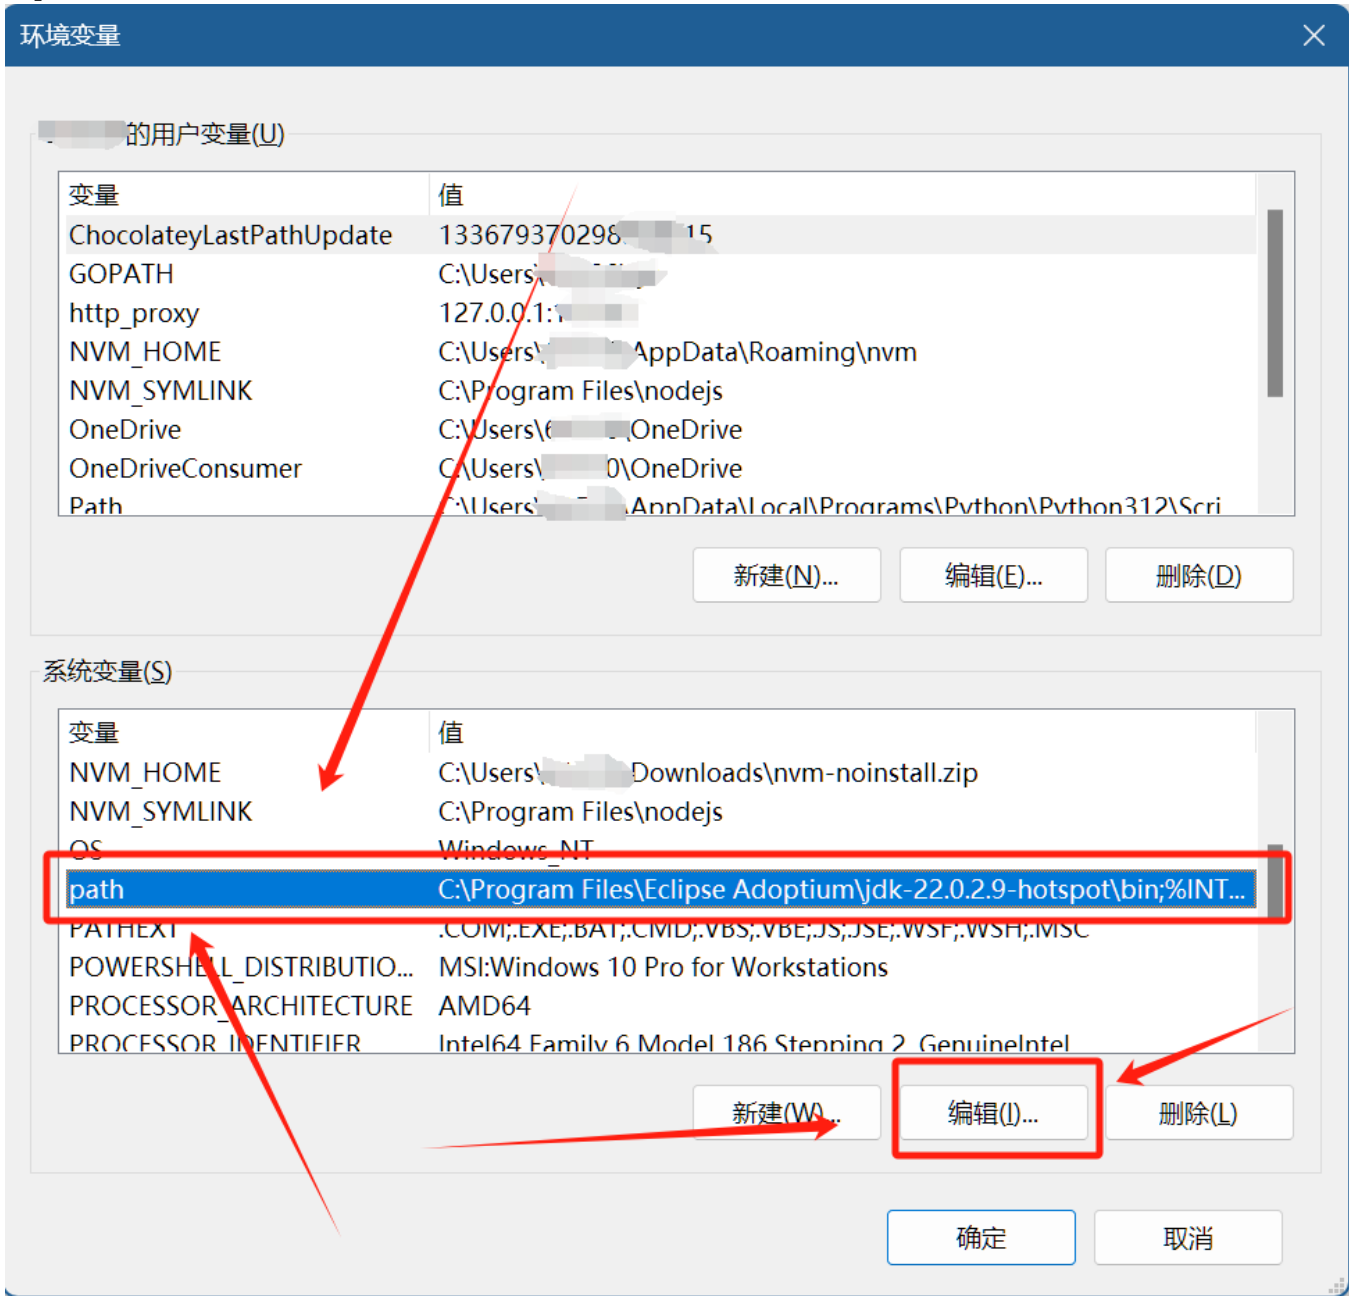

• []-[]

[]

JAVA_HOME

[]

C:\Program Files\Java\jdk-17

• "path" ——

• bin java